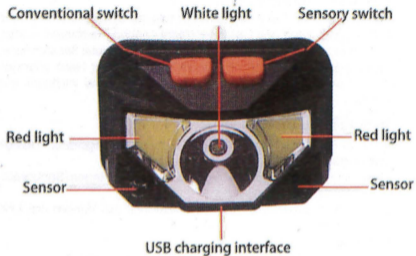

User Manual

English

Basic Lighting Mode

Smart Sensor Mode

Description:

T09 mini smart sensor headlamp is designed for convenient indoor and outdoor activities, such as, camping, night jogging, biking, emergency usage, etc. T09 headlamp has a brand new sensor mode, two tiny sensor bulbs can detect hand waving to turn on/off the light, smart and sensitive.

Specification:

- The main bulb adopts LED-XPG lamp bead, low consumption.
- Seal-fitting structure IPX45 waterproof, which can easily resist rain/water splash.
- Infrared sensor mode, easily to control the light by hand waving.
- 326 feet Visible distance
- Built-in rechargeable polymer lithium battery
- Universal Android mini charging interface, also works well with 5v power bank

The light has white light and red light, white light, red light night running warning, or help red light signal

Battery Type: Polymer Lithium	Operating Voltage: 4.2V	Operating Current: 300 mA
Battery Capacity: 1200MAh	Output Power: 3W	Lamp Bead: LED-XPG
Lumen: 800/100LM	Static Power: 2 UA	Input Power: 5V/1A
Waterproof Level: IPX45	Weight: 70g	Material: ABS
Charging Time: 3 H	Discharge Time: 5H/10H	

Instruction:

Levels: main lamp strong light, main lamp weak light, COB white light strong light, COB white light weak light, COB red light

strong light, COB red light sharp flash

Sensor: Sensor 1- main lamp white light strong light Sensor 2 - COB white light strong light

Charging Status: 4 levels: 15-35-65-100%

Charging Status: Jumping blue light; normally on if fully-charged

Precaution:

1. Do not disassemble the product.
2. This T09 headlamp should charge with standard mobile phone charge or 5v power bank, any arbitrarily non-standard charger might effect battery using life, even safety accident.
3. Product's charging time is about 2-3 hours. Once the charging is completed, please remove the charging power to avoid unnecessary accidents.
4. Keep it away from flammable materials while charging
5. This product is IPX4 waterproof, can easily resist rain or water splash, please do not soak or immerse it into water.