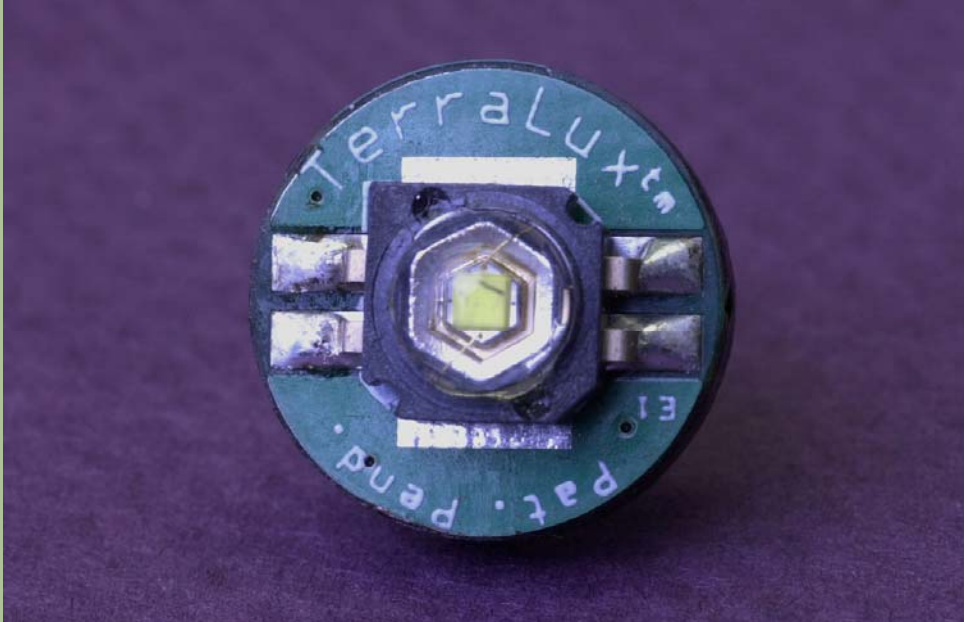

TerraLUX MiniStar2 Extreme

The Brightest LED Upgrade For the Mini Maglite®

TerraLUX products are not endorsed or made by Mag Instruments® nor are we associated with Mag Instruments® in any way shape or form. See disclaimer below.

Features

- 5 Watt* Luxeon K2
- 80-100 Lumens light output
- Easy Upgrade from Incandescent Bulb
- Never Needs Replacing
- Extends Battery Life 2X
- Pure White Light
- Consistent Brightness and Color Regardless of Battery Condition
- Maintains Variable Focus of Flashlight

Specifications

- **80-100 LUMENS**
TYPICAL OUTPUT
- **3-4 HOURS ON 2AA'S**
- **100,000 HR LIFETIME**
- **LUXEON 5W* K2 LED**
- OPERATES ON 2AA BATTERIES

What is the TerraLUX MiniStar2 Extreme (TLE-5K2)?

The **TerraLUX MiniStar2 EXTREME (TLE-5K2)** upgrades the Mag Instruments® MiniMaglite® 2AA flashlight to a near-tactical performance by replacing the incandescent bulb with the brightest Luxeon **5 Watt*** K2 LED available that provides 80-100 Lumens of light. The TLE-5K2 kit includes a replacement reflector and adds the TerraLUX LED Light Engine® to produce both a constant light intensity and a pure white light, avoiding the dimming and orange cast of an incandescent bulb. The PowerPush™ circuit also extends battery life by draining virtually all power from the 2AA cells. It keeps batteries out of landfills by running your flashlight longer and brighter! Note that the standard 1 Watt MiniStar2 gives a longer battery life and 50 Lumens of light output