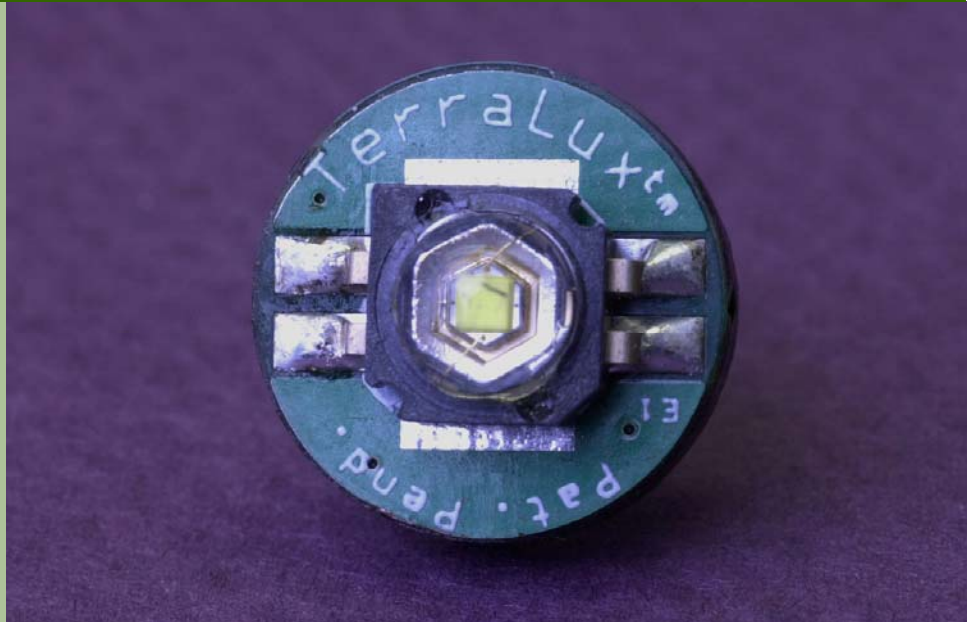

TerraLUX MiniStar2 Extreme

The Brightest LED Upgrade For the Mini Maglite®

TerraLUX products are not endorsed or made by Mag Instruments® nor are we associated with Mag Instruments® in any way shape or form. See disclaimer below.

Features

- 5 Watt* Luxeon K2
- 80-100 Lumens light output
- Easy Upgrade from Incandescent Bulb
- Never Needs Replacing
- Extends Battery Life 2X
- Pure White Light
- Consistent Brightness and Color Regardless of Battery Condition
- Maintains Variable Focus of Flashlight

Specifications

- **80-100 LUMENS**
TYPICAL OUTPUT
- **3-4 HOURS ON 2AA'S**
- **100,000 HR LIFETIME**
- **LUXEON 5W* K2 LED**
- OPERATES ON 2AA BATTERIES

What is the TerraLUX MiniStar2 Extreme (TLE-5K2)?

The **TerraLUX MiniStar2 EXTREME (TLE-5K2)** upgrades the Mag Instruments® MiniMaglite® 2AA flashlight to a near-tactical performance by replacing the incandescent bulb with the brightest Luxeon **5 Watt*** K2 LED available that provides 80-100 Lumens of light. The TLE-5K2 kit includes a replacement reflector and adds the TerraLUX LED Light Engine® to produce both a constant light intensity and a pure white light, avoiding the dimming and orange cast of an incandescent bulb. The PowerPush™ circuit also extends battery life by draining virtually all power from the 2AA cells. It keeps batteries out of landfills by running your flashlight longer and brighter! Note that the standard 1 Watt MiniStar2 gives a longer battery life and 50 Lumens of light output