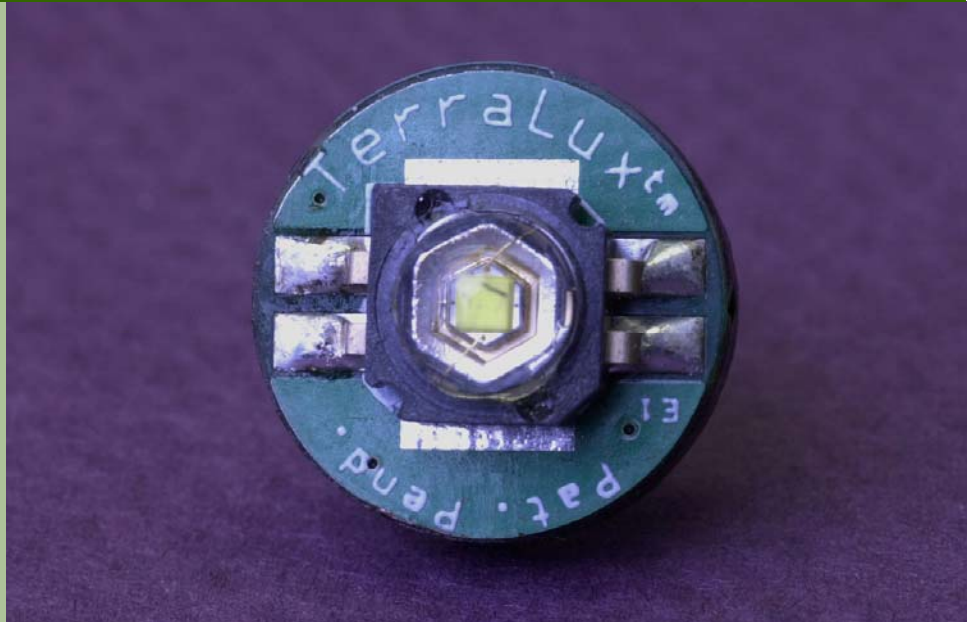

TerraLUX MiniStar2 *EXTREME*

The Brightest LED Upgrade For the Mini Maglite®

TerraLUX products are not endorsed or made by Mag Instruments® nor are we associated with Mag Instruments® in any way shape or form. See disclaimer below.

Features

- 140 Lumens Typical Light Output
- Electronic Regulation for Long Battery Life
- Easy Upgrade from Incandescent Bulb
- Never Needs Replacing
- Extends Battery Life 2X
- Pure White Light
- Consistent Brightness and Color Regardless of Battery Condition
- Maintains Variable Focus of Flashlight

Specifications

- **140 LUMENS TYPICAL OUTPUT**
- **3-4 HOURS ON 2AA'S**
- **100,000 HR LIFETIME**
- **1.1 VDC-3.3VDC (2 ALKALINE CELLS)**

The World's Brightest LED Upgrades the World's Most Popular Flashlight

The **TerraLUX MiniStar2 EXTREME (TLE-5EX)** upgrades the Mag Instruments® MiniMaglite® 2AA flashlight to tactical performance by replacing the incandescent bulb with the brightest LED commercially available that provides 140 Lumens of light. The TLE-5EX kit includes a replacement reflector and adds the TerraLUX LED Light Engine® to produce both a constant light intensity and a pure white light, avoiding the dimming and orange cast of an incandescent bulb. The PowerPush™ circuit also extends battery life by draining virtually all power from the 2AA cells. It keeps batteries out of landfills by running your flashlight longer and brighter! Note that the standard 1 Watt MiniStar2 gives a longer battery life and 50 Lumens of light output.